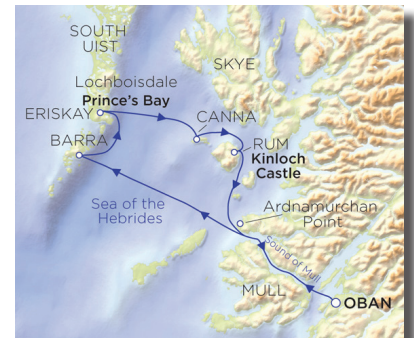

WESTERING HOME AND WHISKY GALORE

5TH to 13TH AUGUST 2019

8 Nights & 2 Gala Dinners

Invergordon -> Wick -> Kirkwall -> Stornoway -> Tarbert -> Raasay -> Inverie -> Tobermory -> Oban ->

CASTLES AND CLANS

13TH to 19TH AUGUST 2019

6 Nights & 2 Gala Dinners

Oban -> Rum -> Barra -> Loch Dunvegan -> Armadale -> Tobermory -> Oban ->

WEST TO PRINCE'S BAY

23RD to 27TH AUGUST 2019

4 Nights & 1 Gala Dinner

Oban -> Barra -> Eriskay -> Rum -> Oban ->

THE ATLANTIC ISLES TO THE BISHOP'S ISLES

27TH AUGUST to 3RD SEPTEMBER 2019

7 Nights & 2 Gala Dinners

Oban -> Gigha -> Jura -> Iona -> Barra -> Lochmaddy -> Canna -> Oban ->

EXPLORING THE OUTER ISLES

17TH to 24TH SEPTEMBER 2019