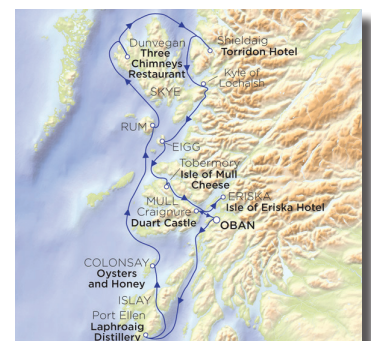

7 Nights & 2 Gala Dinners

Oban -> Plockton -> Shieldaig -> Ullapool -> Stornoway -> Lochboisdale -> Muck -> Oban ->

GASTRONOMIC SCOTLAND

24TH SEPTEMBER to 1ST OCTOBER 2019

7 Nights & 2 Gala Dinners

Oban -> Islay -> Rum -> Loch Dunvegan -> Shieldaig -> Eigg -> Eriska -> Oban ->