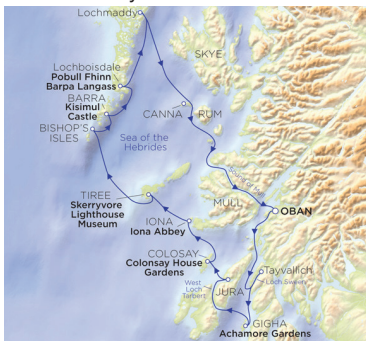

WESTERING HOME AND WHISKY GALORE

5TH to 13TH AUGUST 2019

8 Nights & 2 Gala Dinners

Invergordon -> Wick -> Kirkwall -> Stornoway -> Tarbert -> Raasay -> Inverie -> Tobermory -> Oban ->

CASTLES AND CLANS

13TH to 19TH AUGUST 2019

6 Nights & 2 Gala Dinners

Oban -> Rum -> Barra -> Loch Dunvegan -> Armadale -> Tobermory -> Oban ->

WEST TO PRINCE'S BAY

23RD to 27TH AUGUST 2019

4 Nights & 1 Gala Dinner

Oban -> Barra -> Eriskay -> Rum -> Oban ->

THE ATLANTIC ISLES TO THE BISHOP'S ISLES

27TH AUGUST to 3RD SEPTEMBER 2019

7 Nights & 2 Gala Dinners

Oban -> Gigha -> Jura -> Iona -> Barra -> Lochmaddy -> Canna -> Oban ->

EXPLORING THE OUTER ISLES

17TH to 24TH SEPTEMBER 2019