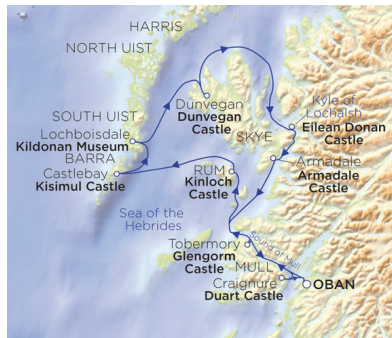

WESTERING HOME AND WHISKY GALORE

5TH to 13TH AUGUST 2019

8 Nights & 2 Gala Dinners

Invergordon -> Wick -> Kirkwall -> Stornoway -> Tarbert -> Raasay -> Inverie -> Tobermory -> Oban ->

CASTLES AND CLANS

13TH to 19TH AUGUST 2019

6 Nights & 2 Gala Dinners

Oban -> Rum -> Barra -> Loch Dunvegan -> Armadale -> Tobermory -> Oban ->

WEST TO PRINCE'S BAY

23RD to 27TH AUGUST 2019

4 Nights & 1 Gala Dinner

Oban -> Barra -> Eriskay -> Rum -> Oban ->