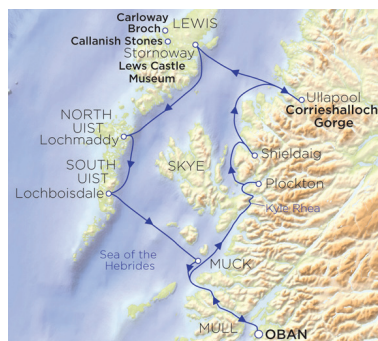

EXPLORING THE OUTER ISLES

17TH to 24TH SEPTEMBER 2019

7 Nights & 2 Gala Dinners

Oban -> Plockton -> Shieldaig -> Ullapool -> Stornoway -> Lochboisdale -> Muck -> Oban ->